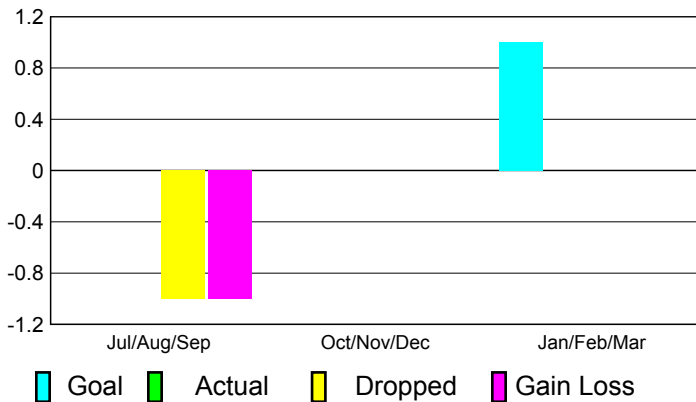

## CLUBS

**Club Results  
2010-2011**

**Clubs  
2009-2010**

Month	New Club Goal	Actual New Clubs	Actual Dropped Clubs	Gain/Loss of Clubs	Gain/Loss of Clubs
Jul/Aug/Sep	0	0	-1	-1	0
Oct/Nov/Dec	0	0	0	0	0
Jan/Feb/Mar	1	0	0	0	0
<b>Totals</b>	<b>1</b>	<b>0</b>	<b>-1</b>	<b>-1</b>	<b>0</b>

### Club Results 2010-2011

Goal, New, Dropped, Gain/Loss