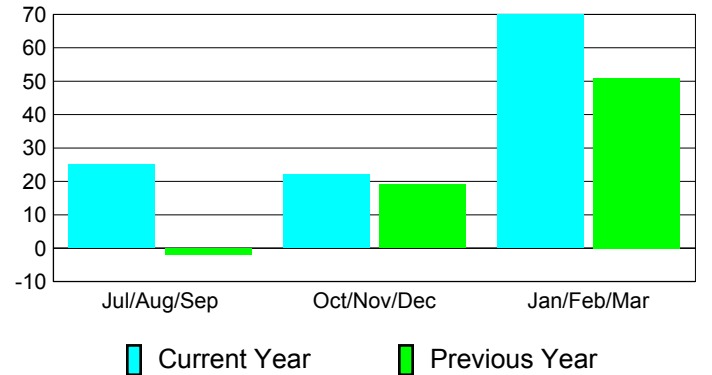

Gender Comparison 2010-2011

Jul/Aug/Sep

Oct/Nov/Dec

Jan/Feb/Mar

Male

Female