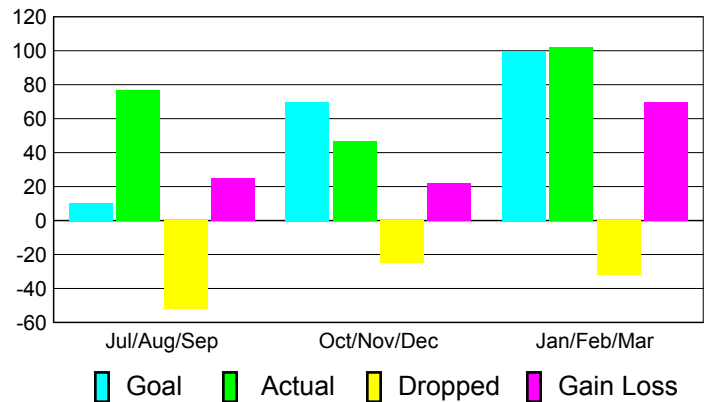

### YTD Status Quo Clubs 2010-2011

Status Quo Clubs Compared to Status Quo Members

## MEMBERSHIP

**Membership Results  
2010-2011**

**Membership  
2009-2010**

Month	Net Memb Goal	Actual New Memb	Actual Dropped Memb	Gain/Loss of Memb	Gain/Loss of Memb
Jul/Aug/Sep	10	77	-52	25	-2
Oct/Nov/Dec	70	47	-25	22	19
Jan/Feb/Mar	100	102	-32	70	51
<b>Totals</b>	<b>180</b>	<b>226</b>	<b>-109</b>	<b>117</b>	<b>68</b>

### Membership Results 2010-2011

Goal, New, Dropped, Gain/Loss

### Comparison of Membership Gain/Loss

Current Year Compared to the Previous Year